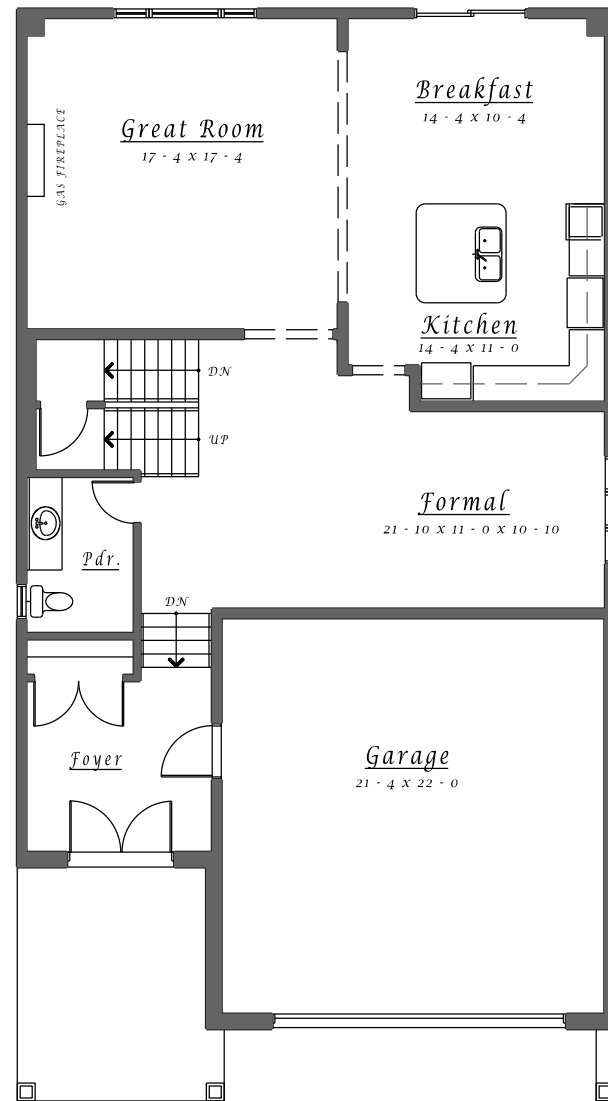

Basement Plan

Ground Floor Plan
1275 s.f.

Second Floor Plan
1510 s.f.

The Northwood
2785 s.f. Two Storey
Montsell Avenue Willow Beach

Gladebrook Homes