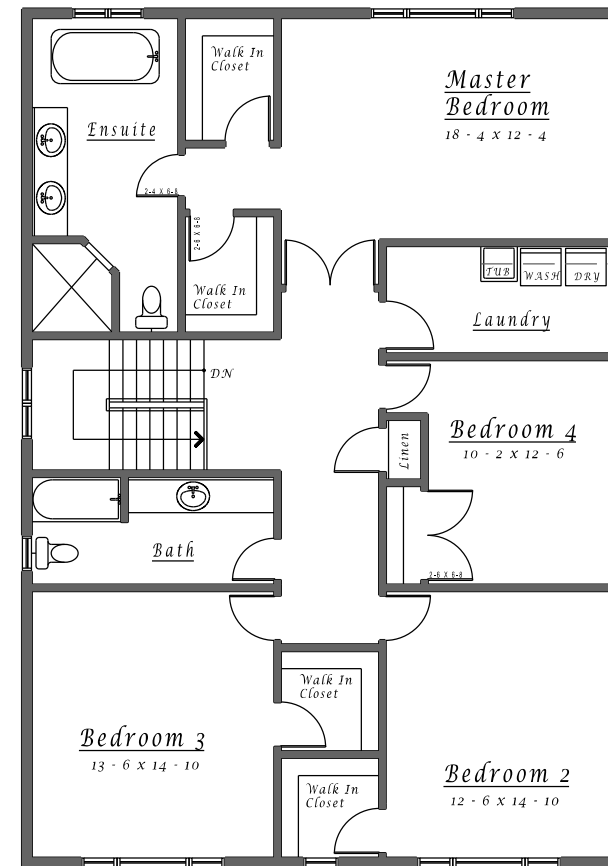

Basement Plan

Ground Floor Plan
1275 s.f.

Second Floor Plan
1510 s.f.

The Northwood
2785 s.f. Two Storey
Montsell Avenue Willow Beach

Gladebrook Homes